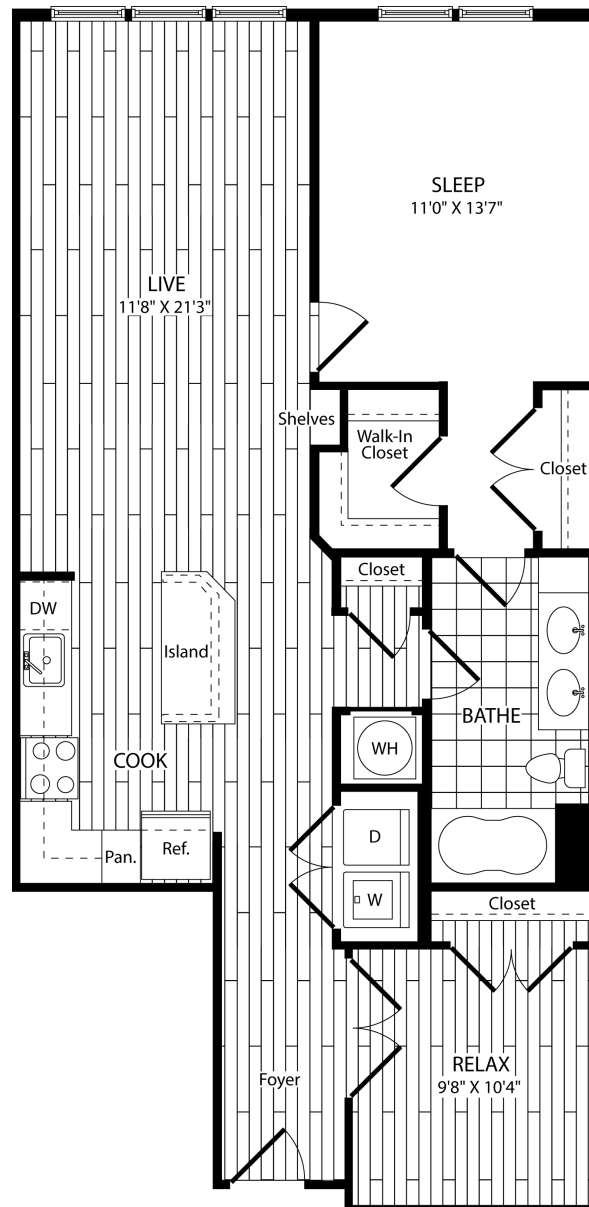

# A10 - Den

1 Bed / 1 Bath / Den

1041  
SQ. FT.

**MALLORY  
SQUARE**

15251 Siesta Key Way | Rockville, Md 20850

[www.mallorysquarerockville.com](http://www.mallorysquarerockville.com)

*Floorplans are artist's rendering. All dimensions are approximate. Actual product and specifications may vary in dimension or detail. Not all features are available in every apartment. Prices and availability are subject to change. Please see a representative for details.*