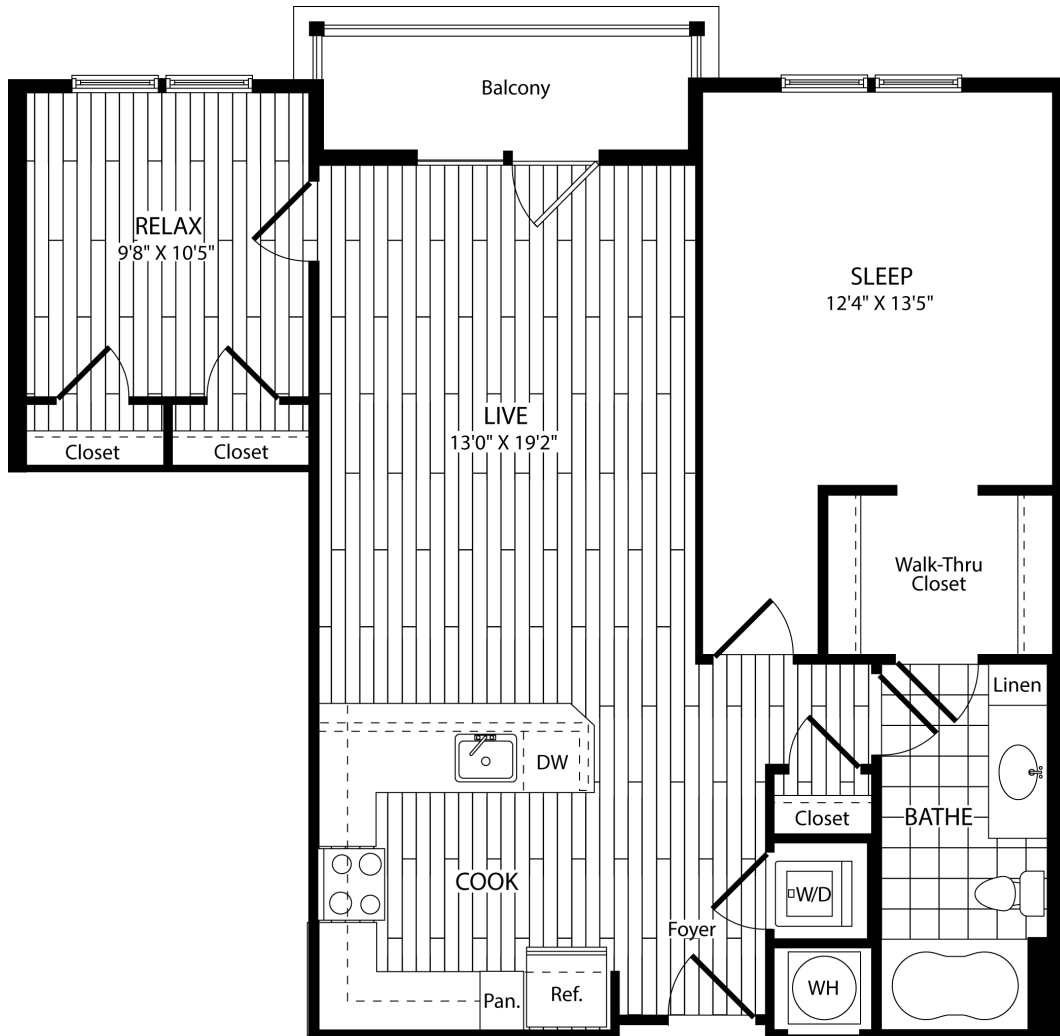

A12 - Den

1 Bed / 1 Bath / Den

946

SQ. FT.

**MALLORY
SQUARE**

15251 Siesta Key Way | Rockville, Md 20850

www.mallorysquarerockville.com

Floorplans are artist's rendering. All dimensions are approximate. Actual product and specifications may vary in dimension or detail. Not all features are available in every apartment. Prices and availability are subject to change. Please see a representative for details.