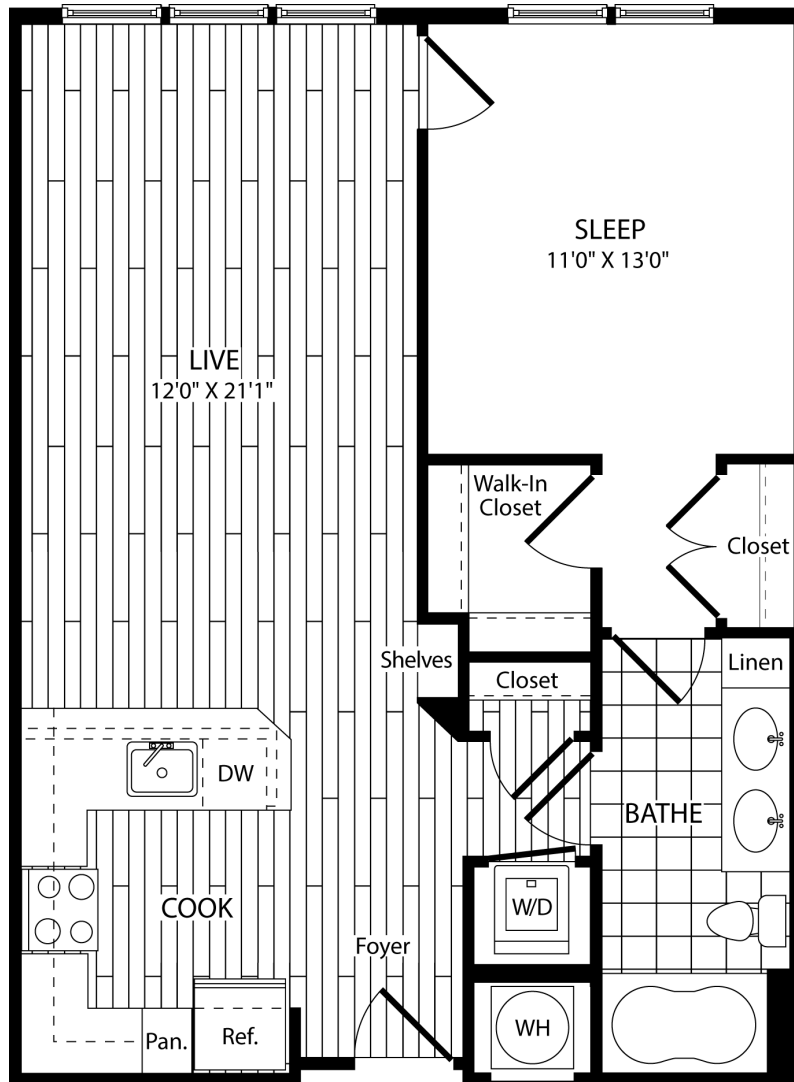

A3

1 Bed / 1 Bath

741-803

SQ. FT.

MALLORY SQUARE

15251 Siesta Key Way | Rockville, Md 20850

www.mallorysquarerockville.com

Floorplans are artist's rendering. All dimensions are approximate. Actual product and specifications may vary in dimension or detail. Not all features are available in every apartment. Prices and availability are subject to change. Please see a representative for details.